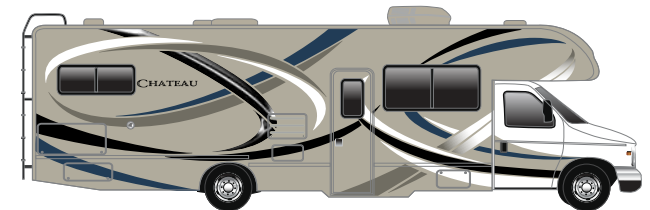

SAPPHIRE HD-MAX™