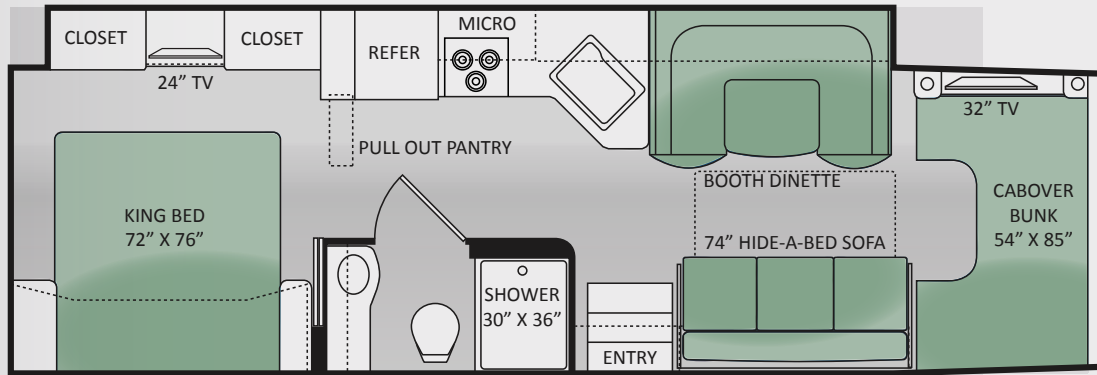

CHATEAU F550 FLOOR PLANS

EVERYTHING FROM A TRADITIONAL CLASS C IS MADE BIGGER, WITH THE SAME LEVEL OF FEATURES AND AMENITIES FOUND IN A CLASS A MOTORHOME. EACH FLOOR PLAN HAS A WIDE-OPEN LOOK AND FEEL, WITH PLENTY OF SEATING FOR ENTERTAINING. THERE IS EVEN AN OPTIONAL ENTERTAINMENT CENTER IN THE CAB OVER BUNK WITH A MASSIVE 50" LCD TV. THE SUPER C IS JUST THAT...SUPER.

33SW F550