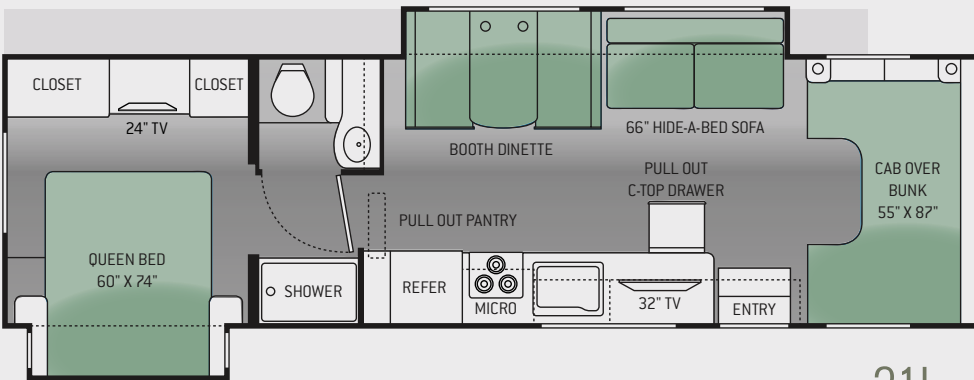

31L

CHATEAU	22E	23U	24C	26A	28F	28Z	31E	31L	31W
Chassis (Ford/Chevy)	Ford / Chevy	Ford / Chevy	Ford / Chevy	Ford / Chevy	Ford	Ford	Ford	Ford	Ford
Gross Vehicle (GVWR)	12,500 / 12,300	12,500 / 12,300	12,500 / 12,300	12,500 / 12,300	14,500	14,500	14,500	14,500	14,500
Gross Combined (GCWR)	18,500 / 16,000	18,500 / 16,000	18,500 / 16,000	18,500 / 16,000	22,000	22,000	22,000	22,000	22,000
Wheel Base	158" / 159"	158" / 159"	168" / 169"	183" / 184"	212"	212"	223"	223"	223"
Exterior Length (w/o ladder)	23'-11" / 24'-5"	24'-10" / 25'-4"	24'-11" / 25'-5"	27' / 27'-7"	29'-7"	29'-11"	32'-7"	32'-7"	32'-2"
Exterior Height (w/ AC)	10'-10"	10'-10"	10'-10"	10'-10"	10'-10"	10'-10"	10'-10"	10'-10"	10'-10"
Exterior Width (w/o mirrors)	99"	99"	99"	99"	99"	99"	99"	99"	99"
Interior Height (living area)	77" - 82"	82"	77" - 82"	82"	82"	82"	82"	82"	77" - 82"
Awning Size	15'	15'	16'	11'	14'-9"	14'	16'	16'	16'
Fuel (gal)	55 / 57	55 / 57	55 / 57	55 / 57	55	55	55	55	55
LPG (lbs)	40.9	40.9	40.9	40.9	40.9	40.9	40.9	40.9	40.9
Fresh/Waste/Grey Water (gal)	50 / 24.5 / 37	40 / 24.5 / 38.5	40 / 24.5 / 38.5	40 / 26 / 26	40/32/26	40 / 26 / 32	40 / 28 / 28	40 / 31 / 29	40 / 28 / 28
Water Heater (gal)	6	6	6	6	6	6	6	6	6
Furnace (BTUs)	20,000	20,000	20,000	30,000	30,000	30,000	30,000	30,000	30,000
Exterior Storage Capacity (cu. ft.)	52.3	69.5	49.2	40	42.7	98.3	52.8	65.9	57.3