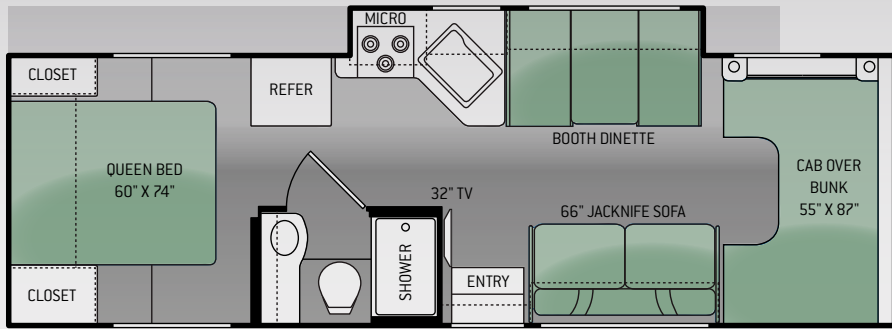

28Z

CHATEAU	22E	23U	24C	26A	28F	28Z	31E	31L	31W
Chassis (Ford/Chevy)	Ford / Chevy	Ford / Chevy	Ford / Chevy	Ford / Chevy	Ford	Ford	Ford	Ford	Ford
Gross Vehicle (GVWR)	12,500 / 12,300	12,500 / 12,300	12,500 / 12,300	12,500 / 12,300	14,500	14,500	14,500	14,500	14,500
Gross Combined (GCWR)	18,500 / 16,000	18,500 / 16,000	18,500 / 16,000	18,500 / 16,000	22,000	22,000	22,000	22,000	22,000
Wheel Base	158" / 159"	158" / 159"	168" / 169"	183" / 184"	212"	212"	223"	223"	223"
Exterior Length (w/o ladder)	23'-11" / 24'-5"	24'-10" / 25'-4"	24'-11" / 25'-5"	27' / 27'-7"	29'-7"	29'-11"	32'-7"	32'-7"	32'-2"
Exterior Height (w/ AC)	10'-10"	10'-10"	10'-10"	10'-10"	10'-10"	10'-10"	10'-10"	10'-10"	10'-10"
Exterior Width (w/o mirrors)	99"	99"	99"	99"	99"	99"	99"	99"	99"
Interior Height (living area)	77" - 82"	82"	77" - 82"	82"	82"	82"	82"	82"	77" - 82"
Awning Size	15'	15'	16'	11'	14'-9"	14'	16'	16'	16'
Fuel (gal)	55 / 57	55 / 57	55 / 57	55 / 57	55	55	55	55	55
LPG (lbs)	40.9	40.9	40.9	40.9	40.9	40.9	40.9	40.9	40.9
Fresh/Waste/Grey Water (gal)	50 / 24.5 / 37	40 / 24.5 / 38.5	40 / 24.5 / 38.5	40 / 26 / 26	40/32/26	40 / 26 / 32	40 / 28 / 28	40 / 31 / 29	40 / 28 / 28
Water Heater (gal)	6	6	6	6	6	6	6	6	6
Furnace (BTUs)	20,000	20,000	20,000	30,000	30,000	30,000	30,000	30,000	30,000
Exterior Storage Capacity (cu. ft.)	52.3	69.5	49.2	40	42.7	98.3	52.8	65.9	57.3