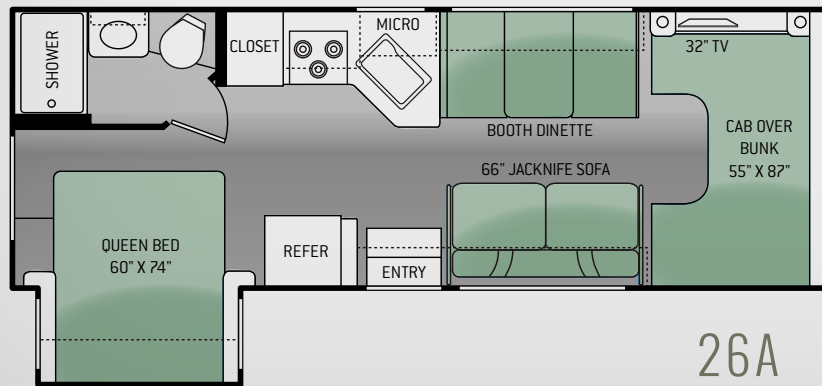

CHATEAU FLOOR PLANS

EVERY MODEL IS DESIGNED WITH THE END USER IN MIND, HELPING TO CONCENTRATE AND CAPITALIZE ON LIVING, SLEEPING AND STORAGE SPACE. MULTIPLE FLOOR PLAN LAYOUTS WILL HELP YOU FIND JUST THE RIGHT FIT FOR YOUR LIFESTYLE. WHETHER IT IS SMALL AND COMPACT, OR LARGE AND ROOMY, THERE'S A CHATEAU THAT FITS THE BILL.

26A