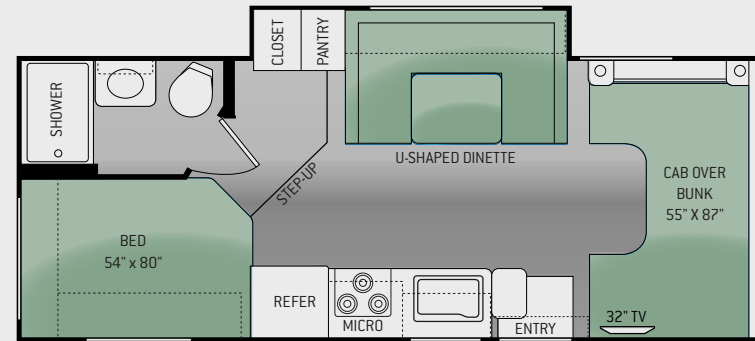

CHATEAU FLOOR PLANS

EVERY MODEL IS DESIGNED WITH THE END USER IN MIND, HELPING TO CONCENTRATE AND CAPITALIZE ON LIVING, SLEEPING AND STORAGE SPACE. MULTIPLE FLOOR PLAN LAYOUTS WILL HELP YOU FIND JUST THE RIGHT FIT FOR YOUR LIFESTYLE. WHETHER IT IS SMALL AND COMPACT, OR LARGE AND ROOMY, THERE'S A CHATEAU THAT FITS THE BILL.

24C