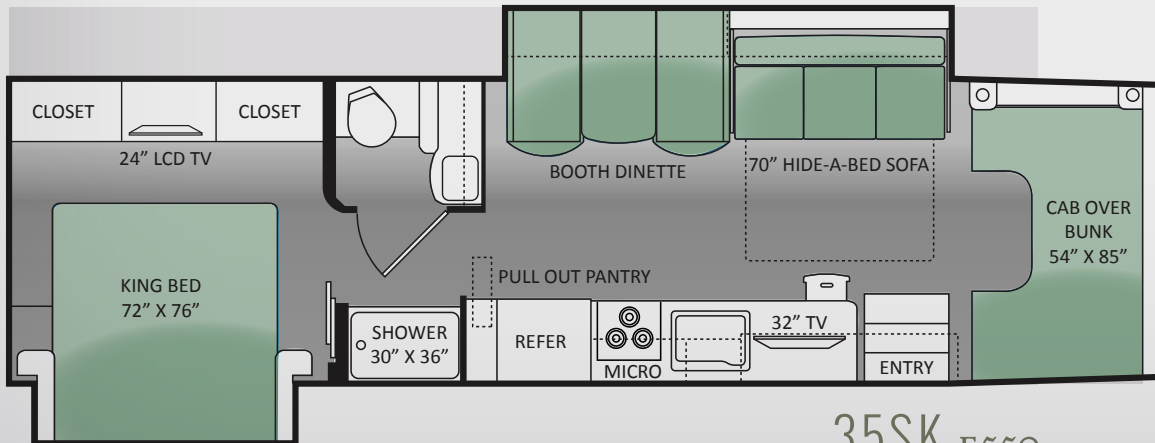

31W

CHATEAU	22E	23U	24C	26A	28F	28Z	31E	31L	31W
Chassis (Ford/Chevy)	Ford / Chevy	Ford / Chevy	Ford / Chevy	Ford / Chevy	Ford	Ford	Ford	Ford	Ford
Gross Vehicle (GVWR)	12,500 / 12,300	12,500 / 12,300	12,500 / 12,300	12,500 / 12,300	14,500	14,500	14,500	14,500	14,500
Gross Combined (GCWR)	18,500 / 16,000	18,500 / 16,000	18,500 / 16,000	18,500 / 16,000	22,000	22,000	22,000	22,000	22,000
Wheel Base	158" / 159"	158" / 159"	168" / 169"	183" / 184"	212"	212"	223"	223"	223"
Exterior Length (w/o ladder)	23'-11" / 24'-5"	24'-10" / 25'-4"	24'-11" / 25'-5"	27' / 27'-7"	29'-7"	29'-11"	32'-7"	32'-7"	32'-2"
Exterior Height (w/ AC)	10'-10"	10'-10"	10'-10"	10'-10"	10'-10"	10'-10"	10'-10"	10'-10"	10'-10"
Exterior Width (w/o mirrors)	99"	99"	99"	99"	99"	99"	99"	99"	99"
Interior Height (living area)	77" - 82"	82"	77" - 82"	82"	82"	82"	82"	82"	77" - 82"
Awning Size	15'	15'	16'	11'	14'-9"	14'	16'	16'	16'
Fuel (gal)	55 / 57	55 / 57	55 / 57	55 / 57	55	55	55	55	55
LPG (lbs)	40.9	40.9	40.9	40.9	40.9	40.9	40.9	40.9	40.9
Fresh/Waste/Grey Water (gal)	50 / 24.5 / 37	40 / 24.5 / 38.5	40 / 24.5 / 38.5	40 / 26 / 26	40/32/26	40 / 26 / 32	40 / 28 / 28	40 / 31 / 29	40 / 28 / 28
Water Heater (gal)	6	6	6	6	6	6	6	6	6
Furnace (BTUs)	20,000	20,000	20,000	30,000	30,000	30,000	30,000	30,000	30,000
Exterior Storage Capacity (cu. ft.)	52.3	69.5	49.2	40	42.7	98.3	52.8	65.9	57.3

33SW F550

35SK F550

CHATEAU SUPER C	33SW	35SK
Chassis	Ford	Ford
Gross Vehicle (GVWR)	19,500	19,500
Gross Combined (GCWR)	35,000	35,000
Wheel Base	255"	255"
Exterior Length (w/o ladder)*	34' - 6"	36' - 2"
Exterior Height (w/ AC)	11' 7"	11' 7"
Exterior Width (w/o mirrors)	99"	99"
Interior Height	82"	82"
Awning Size	20'	16'
Fuel (gallons)	68	68
LPG (lbs)	68.2	68.2
Fresh Water (gal)	75	75
Waste Water (gal)	40	40
Grey Water (gal)	47	40
Water Heater (gal)	6	6
Furnace (BTUs)	30,000	30,000
Exterior Storage Capacity (cu. ft.)	133	164