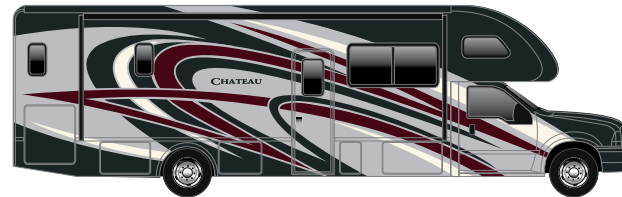

F550 CABINET METALLIC