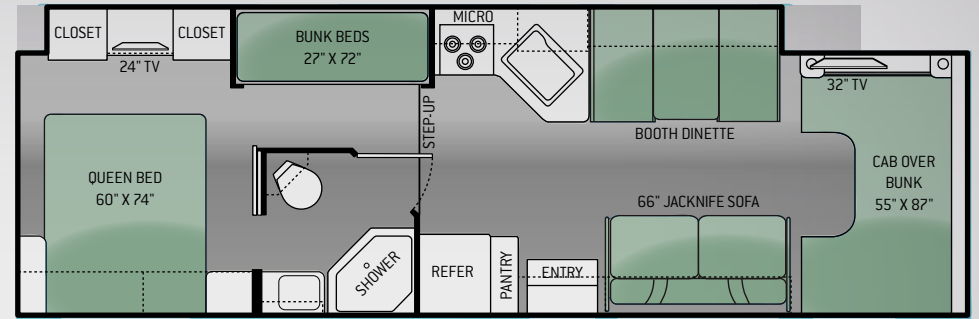

31E

CHATEAU	22E	23U	24C	26A	28F	28Z	31E	31L	31W
Chassis (Ford/Chevy)	Ford / Chevy	Ford / Chevy	Ford / Chevy	Ford / Chevy	Ford	Ford	Ford	Ford	Ford
Gross Vehicle (GVWR)	12,500 / 12,300	12,500 / 12,300	12,500 / 12,300	12,500 / 12,300	14,500	14,500	14,500	14,500	14,500
Gross Combined (GCWR)	18,500 / 16,000	18,500 / 16,000	18,500 / 16,000	18,500 / 16,000	22,000	22,000	22,000	22,000	22,000
Wheel Base	158" / 159"	158" / 159"	168" / 169"	183" / 184"	212"	212"	223"	223"	223"
Exterior Length (w/o ladder)	23'-11" / 24'-5"	24'-10" / 25'-4"	24'-11" / 25'-5"	27' / 27'-7"	29'-7"	29'-11"	32'-7"	32'-7"	32'-2"
Exterior Height (w/ AC)	10'-10"	10'-10"	10'-10"	10'-10"	10'-10"	10'-10"	10'-10"	10'-10"	10'-10"
Exterior Width (w/o mirrors)	99"	99"	99"	99"	99"	99"	99"	99"	99"
Interior Height (living area)	77" - 82"	82"	77" - 82"	82"	82"	82"	82"	82"	77" - 82"
Awning Size	15'	15'	16'	11'	14'-9"	14'	16'	16'	16'
Fuel (gal)	55 / 57	55 / 57	55 / 57	55 / 57	55	55	55	55	55
LPG (lbs)	40.9	40.9	40.9	40.9	40.9	40.9	40.9	40.9	40.9
Fresh/Waste/Grey Water (gal)	50 / 24.5 / 37	40 / 24.5 / 38.5	40 / 24.5 / 38.5	40 / 26 / 26	40/32/26	40 / 26 / 32	40 / 28 / 28	40 / 31 / 29	40 / 28 / 28
Water Heater (gal)	6	6	6	6	6	6	6	6	6
Furnace (BTUs)	20,000	20,000	20,000	30,000	30,000	30,000	30,000	30,000	30,000
Exterior Storage Capacity (cu. ft.)	52.3	69.5	49.2	40	42.7	98.3	52.8	65.9	57.3