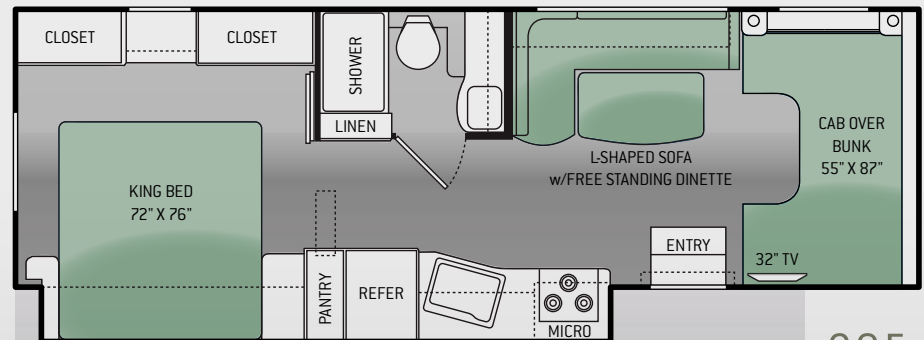

CHATEAU FLOOR PLANS

EVERY MODEL IS DESIGNED WITH THE END USER IN MIND, HELPING TO CONCENTRATE AND CAPITALIZE ON LIVING, SLEEPING AND STORAGE SPACE. MULTIPLE FLOOR PLAN LAYOUTS WILL HELP YOU FIND JUST THE RIGHT FIT FOR YOUR LIFESTYLE. WHETHER IT IS SMALL AND COMPACT, OR LARGE AND ROOMY, THERE'S A CHATEAU THAT FITS THE BILL.

22E

23U

24C

26A

28F

28Z

31E

31L

31W

CHATEAU	22E	23U	24C	26A	28F	28Z	31E	31L	31W
Chassis (Ford/Chevy)	Ford / Chevy	Ford / Chevy	Ford / Chevy	Ford / Chevy	Ford	Ford	Ford	Ford	Ford
Gross Vehicle (GVWR)	12,500 / 12,300	12,500 / 12,300	12,500 / 12,300	12,500 / 12,300	14,500	14,500	14,500	14,500	14,500
Gross Combined (GCWR)	18,500 / 16,000	18,500 / 16,000	18,500 / 16,000	18,500 / 16,000	22,000	22,000	22,000	22,000	22,000
Wheel Base	158" / 159"	158" / 159"	168" / 169"	183" / 184"	212"	212"	223"	223"	223"
Exterior Length (w/o ladder)	23'-11" / 24'-5"	24'-10" / 25'-4"	24'-11" / 25'-5"	27' / 27'-7"	29'-7"	29'-11"	32'-7"	32'-7"	32'-2"
Exterior Height (w/ AC)	10'-10"	10'-10"	10'-10"	10'-10"	10'-10"	10'-10"	10'-10"	10'-10"	10'-10"
Exterior Width (w/o mirrors)	99"	99"	99"	99"	99"	99"	99"	99"	99"
Interior Height (living area)	77" - 82"	82"	77" - 82"	82"	82"	82"	82"	82"	77" - 82"
Awning Size	15'	15'	16'	11'	14'-9"	14'	16'	16'	16'
Fuel (gal)	55 / 57	55 / 57	55 / 57	55 / 57	55	55	55	55	55
LPG (lbs)	40.9	40.9	40.9	40.9	40.9	40.9	40.9	40.9	40.9
Fresh/Waste/Grey Water (gal)	50 / 24.5 / 37	40 / 24.5 / 38.5	40 / 24.5 / 38.5	40 / 26 / 26	40/32/26	40 / 26 / 32	40 / 28 / 28	40 / 31 / 29	40 / 28 / 28
Water Heater (gal)	6	6	6	6	6	6	6	6	6
Furnace (BTUs)	20,000	20,000	20,000	30,000	30,000	30,000	30,000	30,000	30,000
Exterior Storage Capacity (cu. ft.)	52.3	69.5	49.2	40	42.7	98.3	52.8	65.9	57.3