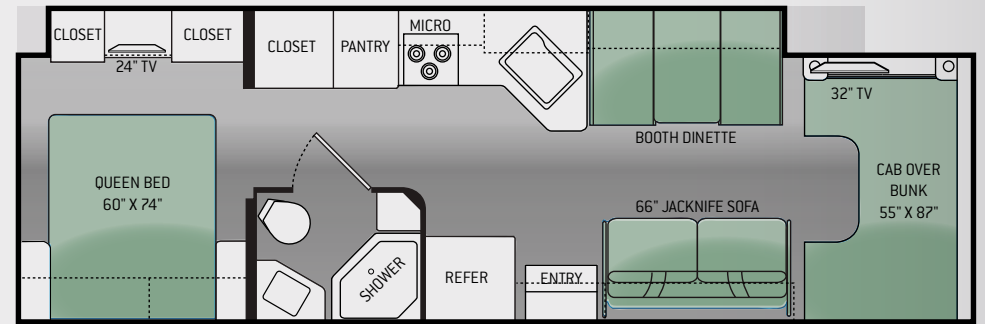

CHATEAU FLOOR PLANS

EVERY MODEL IS DESIGNED WITH THE END USER IN MIND, HELPING TO CONCENTRATE AND CAPITALIZE ON LIVING, SLEEPING AND STORAGE SPACE. MULTIPLE FLOOR PLAN LAYOUTS WILL HELP YOU FIND JUST THE RIGHT FIT FOR YOUR LIFESTYLE. WHETHER IT IS SMALL AND COMPACT, OR LARGE AND ROOMY, THERE'S A CHATEAU THAT FITS THE BILL.

31W

CHATEAU	22E	23U	24C	26A	28F	28Z	31E	31L	31W
Chassis (Ford/Chevy)	Ford / Chevy	Ford / Chevy	Ford / Chevy	Ford / Chevy	Ford	Ford	Ford	Ford	Ford
Gross Vehicle (GVWR)	12,500 / 12,300	12,500 / 12,300	12,500 / 12,300	12,500 / 12,300	14,500	14,500	14,500	14,500	14,500
Gross Combined (GCWR)	18,500 / 16,000	18,500 / 16,000	18,500 / 16,000	18,500 / 16,000	22,000	22,000	22,000	22,000	22,000
Wheel Base	158" / 159"	158" / 159"	168" / 169"	183" / 184"	212"	212"	223"	223"	223"
Exterior Length (w/o ladder)	23'-11" / 24'-5"	24'-10" / 25'-4"	24'-11" / 25'-5"	27' / 27'-7"	29'-7"	29'-11"	32'-7"	32'-7"	32'-2"
Exterior Height (w/ AC)	10'-10"	10'-10"	10'-10"	10'-10"	10'-10"	10'-10"	10'-10"	10'-10"	10'-10"
Exterior Width (w/o mirrors)	99"	99"	99"	99"	99"	99"	99"	99"	99"
Interior Height (living area)	77" - 82"	82"	77" - 82"	82"	82"	82"	82"	82"	77" - 82"
Awning Size	15'	15'	16'	11'	14'-9"	14'	16'	16'	16'
Fuel (gal)	55 / 57	55 / 57	55 / 57	55 / 57	55	55	55	55	55
LPG (lbs)	40.9	40.9	40.9	40.9	40.9	40.9	40.9	40.9	40.9
Fresh/Waste/Grey Water (gal)	50 / 24.5 / 37	40 / 24.5 / 38.5	40 / 24.5 / 38.5	40 / 26 / 26	40/32/26	40 / 26 / 32	40 / 28 / 28	40 / 31 / 29	40 / 28 / 28
Water Heater (gal)	6	6	6	6	6	6	6	6	6
Furnace (BTUs)	20,000	20,000	20,000	30,000	30,000	30,000	30,000	30,000	30,000
Exterior Storage Capacity (cu. ft.)	52.3	69.5	49.2	40	42.7	98.3	52.8	65.9	57.3